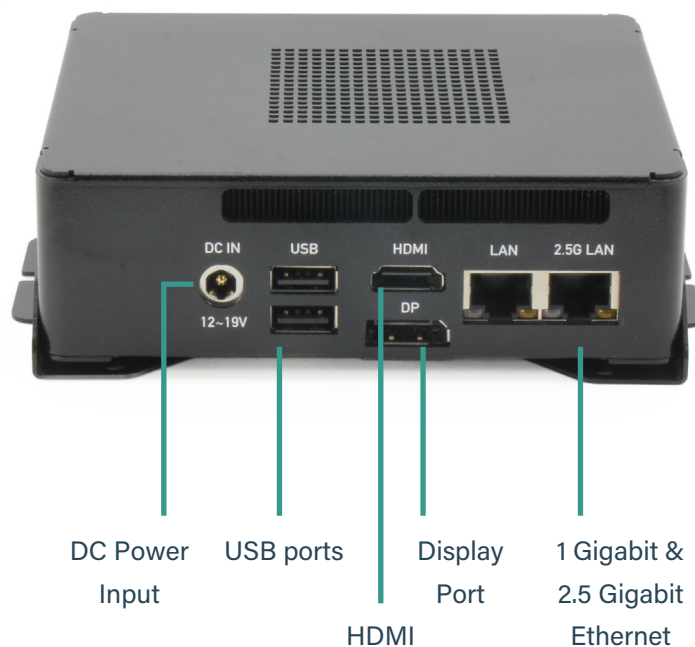

KX4 ENHANCED USER STATION PORTS AND CONNECTIONS

Front View

Rear View