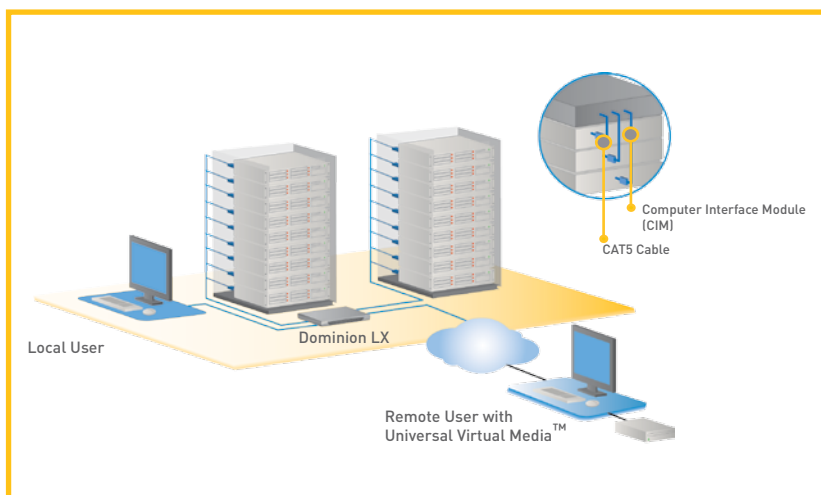

KVM-OVER-IP FOR THE EVOLVING SMALL OR MIDSIZE BUSINESS

Raritan's Dominion LX KVM-over-IP switches give one or two remote users, with an independent local port, BIOS-level access and control of 8 or 16 servers. With flexible tiering (cascading) users can manage up to 256 computers from a single console. These appliances, specifically designed for small to midsize businesses (SMBs), offer economical, remote access from anywhere; efficient, reliable server management; and an affordable feature set.

RELIABLE SERVER MANAGEMENT

The Dominion LX modern architecture platform supports High Definition (HD) 1920x1080 remote video resolution for a crisp, clear view into your server infrastructure.

FEATURES AND BENEFITS

- Efficient, reliable server management
- Economical, secure remote access from anywhere
- Universal Virtual Media
- BIOS-level access and control
- Common browser-based user interface
- Security and encryption features
- RADIUS, LDAP and Active Directory[®] administration
- Modern architecture platforms with high definition (HD) 1920x1080 remote video resolution
- Flexible tiering for management of up to 256 computers from a single console
- Multiplatform support: Windows[®], Macintosh[®], Linux[®], Sun[®]/Solaris[™]

Unlike other KVM-over-IP switches for SMBs, the Dominion LX offers economical, remote access and the ability to install OS and software from anywhere using Universal Virtual Media[™], efficient reliable server management through a common and modern GUI, and low cost flexible computer interface modules (CIMs) for a minimum initial investment.