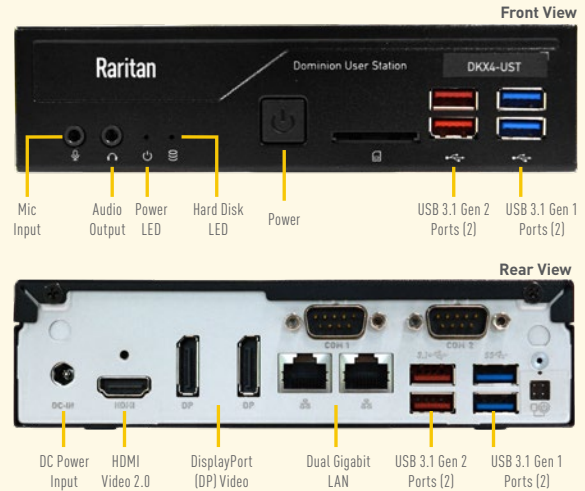

KX User Station Ports and Connections

Dominion KX III User Station (DKX3-UST)

Dominion KX IV User Station (DKX4-UST)

HOW THE DOMINION KX USER STATIONS WORK:

Specifications		
Part Number	DKX3-UST	DKX4-UST
Description	High performance User Station for KX3, 1080p resolution, multiple IP sessions and up to 2 monitors.	Ultra high performance user station provides access for KX3 & KX4, 4K resolution, larger numbers of IP sessions and up to 3 monitors. 3X higher performance than DKX3-UST.
Hardware	Intel Celeron CPU, 4GB RAM, 128GB Solid State Disk	Intel Core i5-8400, 8GB RAM, 128GB Solid State Disk
Video	Single or Dual Display, One HDMI, Two DisplayPort. Up to 4K desktop.	HDMI 2.0 x 1+ DisplayPort x 2, Triple video outputs. 4K playback
Network	Dual Gigabit Ethernet Ports, IPv4, IPv6, DHCP or static address	Dual Gigabit Ethernet Ports, IPv4, IPv6, DHCP or static address
Power	Input: 100-240V AC, Output: 19V 4.47A DC, 65W Max	Input: 100-240V AC, Output: 19V 4.47A DC, 90W Max
USB	6 USB 2.0, 2 USB 3.0 for keyboard, mouse, audio & virtual media	4 USB 3.1 Gen 1, 4 USB 3.1 Gen 2 for keyboard, mouse, audio & virtual media
Audio	Microphone In, Speakers Out	Microphone In, Speakers Out
Certifications	FCC/CE/VCCI/cUL/CB	FCC/CE/VCCI/cUL/CB
Dimension	190(L) x 165(W) x 43(H) mm	190(L) x 165(W) x 43(H) mm
Weight	1.4 Kg. 2.3 Kg shipping weight.	1.3 Kg. 2.1 Kg shipping weight.
Rack Mount	Desktop, VESA & Optional 1U bracket	Desktop, VESA & Optional 1U bracket
Temperatures, Humidity	0-40 degrees Celsius. Non-condensing 10-90% humidity.	0-40 degrees Celsius. Non-condensing 10-90% humidity.
Vibration, Altitude	1-200Hz, 1.146 Grms random vibration. Max altitude 2,000 meters.	1-200Hz, 1.146 Grms random vibration. Max altitude 2,000 meters.