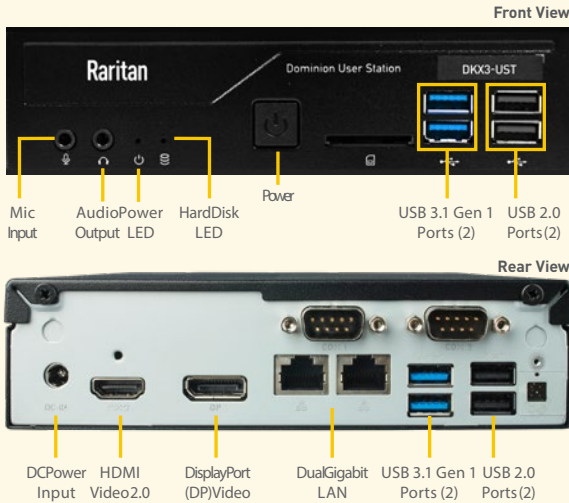

KX User Station Ports and Connections

Dominion KX III User Station (DKX3-UST)