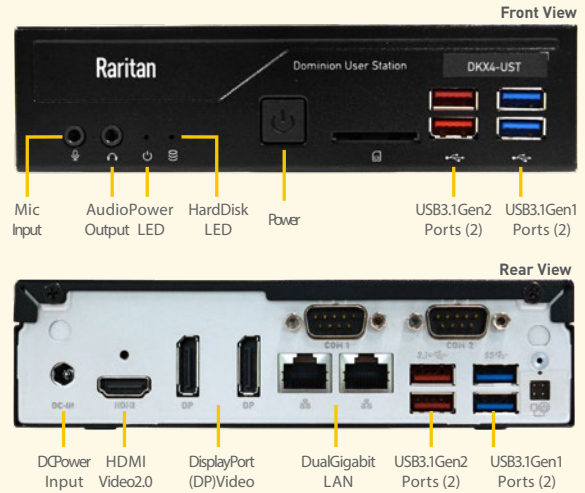

### FLEXIBLE IP SOLUTION — EASY TO DEPLOY

- Flexible dual LAN or WAN access
- Use corporate and/or separate LAN
- Connects with Cat5 cabling
- Access hundreds of servers and devices
- PC/Laptop access also available
- Desktop, rack & VESA mountable
- Support for RDP, VNC, VMware virtual machines, web links, SSH and DSAM connections
- CommandCenter for centralized login and access
- Web-based and API-based remote control

# KX User Station Ports and Connections

**Dominion KX III User Station (DKX3-UST)**

**Dominion KX IV User Station (DKX4-UST)**