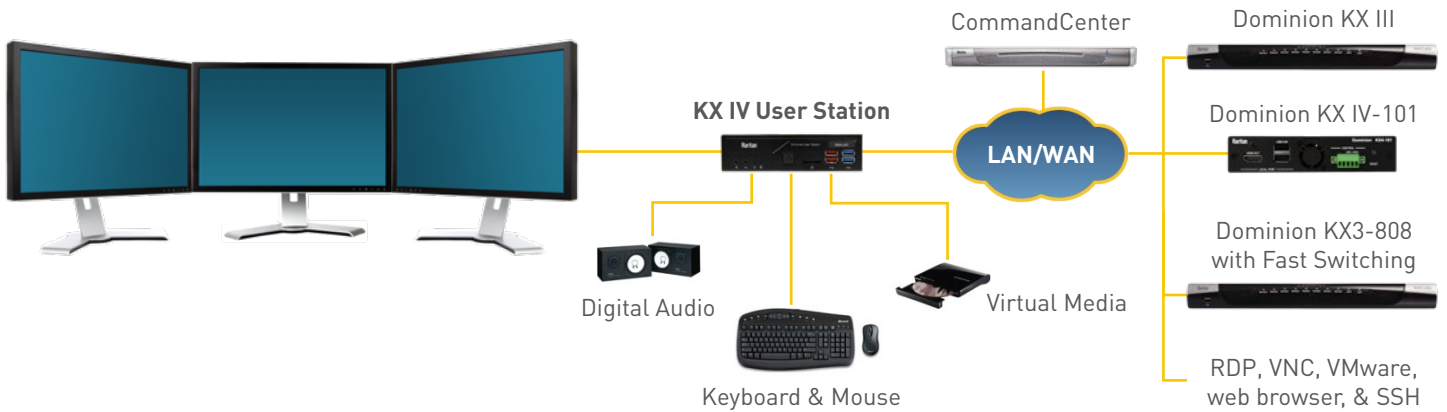

HOW THE DOMINION KX USER STATIONS WORK:

Specifications		
Part Number	DKX3-UST	DKX4-UST
Description	High performance User Station for KX3, 1080p resolution, multiple IP sessions and up to 2 monitors.	Ultra high performance user station provides access for KX3 & KX4, 4K resolution, larger numbers of IP sessions and up to 3 monitors. 3X higher performance than DKX3-UST.
Hardware	Intel Celeron CPU, 4GB RAM, 128GB Solid State Disk	Intel Core i5-8400, 8GB RAM, 128GB Solid State Disk
Video	Single or Dual Display, One HDMI, Two DisplayPort. Up to 4K desktop.	HDMI 2.0 x 1+ DisplayPort x 2, Triple video outputs. 4K playback
Network	Dual Gigabit Ethernet Ports, IPv4, IPv6, DHCP or static address	Dual Gigabit Ethernet Ports, IPv4, IPv6, DHCP or static address
Power	Input: 100-240V AC, Output: 19V 4.47A DC, 65W Max	Input: 100-240V AC, Output: 19V 4.47A DC, 90W Max
USB	6 USB 2.0, 2 USB 3.0 for keyboard, mouse, audio & virtual media	4 USB 3.1 Gen 1, 4 USB 3.1 Gen 2 for keyboard, mouse, audio & virtual media
Audio	Microphone In, Speakers Out	Microphone In, Speakers Out
Certifications	FCC/CE/VCCI/cUL/CB	FCC/CE/VCCI/cUL/CB
Dimension	190(L) x 165(W) x 43(H) mm	190(L) x 165(W) x 43(H) mm
Weight	1.4 Kg. 2.3 Kg shipping weight.	1.3 Kg. 2.1 Kg shipping weight.
Rack Mount	Desktop, VESA & Optional 1U bracket	Desktop, VESA & Optional 1U bracket
Temperatures, Humidity	0-40 degrees Celsius. Non-condensing 10-90% humidity.	0-40 degrees Celsius. Non-condensing 10-90% humidity.
Vibration, Altitude	1-200Hz, 1.146 Grms random vibration. Max altitude 2,000 meters.	1-200Hz, 1.146 Grms random vibration. Max altitude 2,000 meters.

Visit www.raritan.com/user-station
or Call 1.800.724.8090 for more information.

©2020 Raritan Inc. All rights reserved. Raritan® is a registered trademarks of Raritan Inc. or its wholly-owned subsidiaries. All others are registered trademarks or trademarks of their respective owners. Raritan began developing KVM switches for IT professionals to manage servers remotely in 1985. Today, as a brand of Legrand, we are a leading provider of intelligent rack PDUs. Our solutions increase the reliability and intelligence of data centers in 9 of the top 10 Fortune 500 technology companies. Learn more at Raritan.com V1270R4