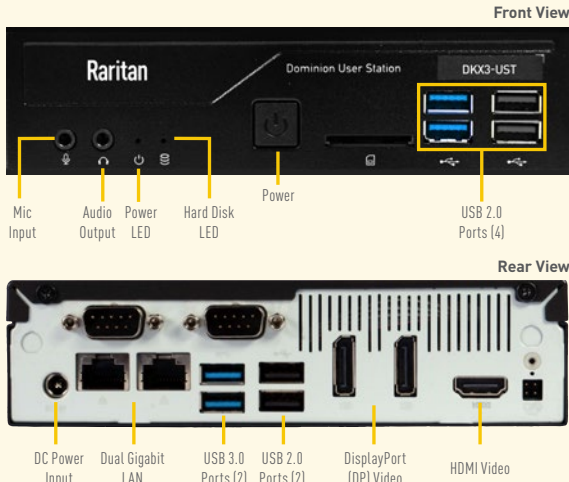

KX User Station Ports and Connections

Dominion KX III User Station (DKX3-UST)