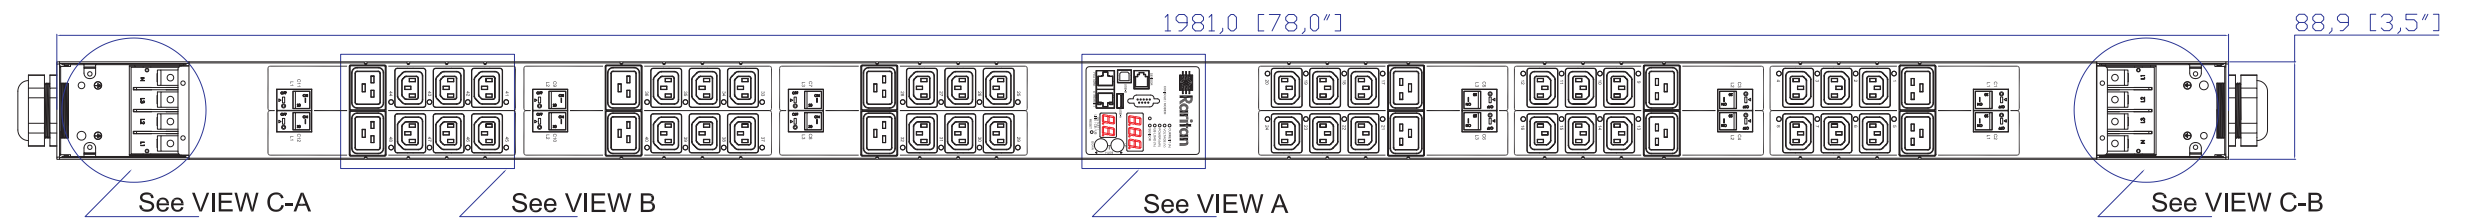

VIEW A

VIEW B

VIEW C

1. KST RNBS 22-6 or equivalent terminals for 4 AWG Wire
2. Inside diameter 6.4 mm & Outside diameter 12.2 mm ring for M6 screw

M50 Cable Gland
Assembly Wire Range: 27~35mm

NOTES:
1.ALL DIMENSIONS ARE MILLIMETERS[INCHES].

DRAWN : EVA LIN Nov. 07,2012
ENGINEER: Siang_H Nov. 07,2012
APPROVED: Tom_H Nov. 07,2012

TITLE:
iPDU Zero U,
Three Phase, 40A/380V-415V ,
Plug Type:40A Terminal 3PY (2) (UL)
Outlet Type:(36)IEC320 C13,(12)IEC320 C19