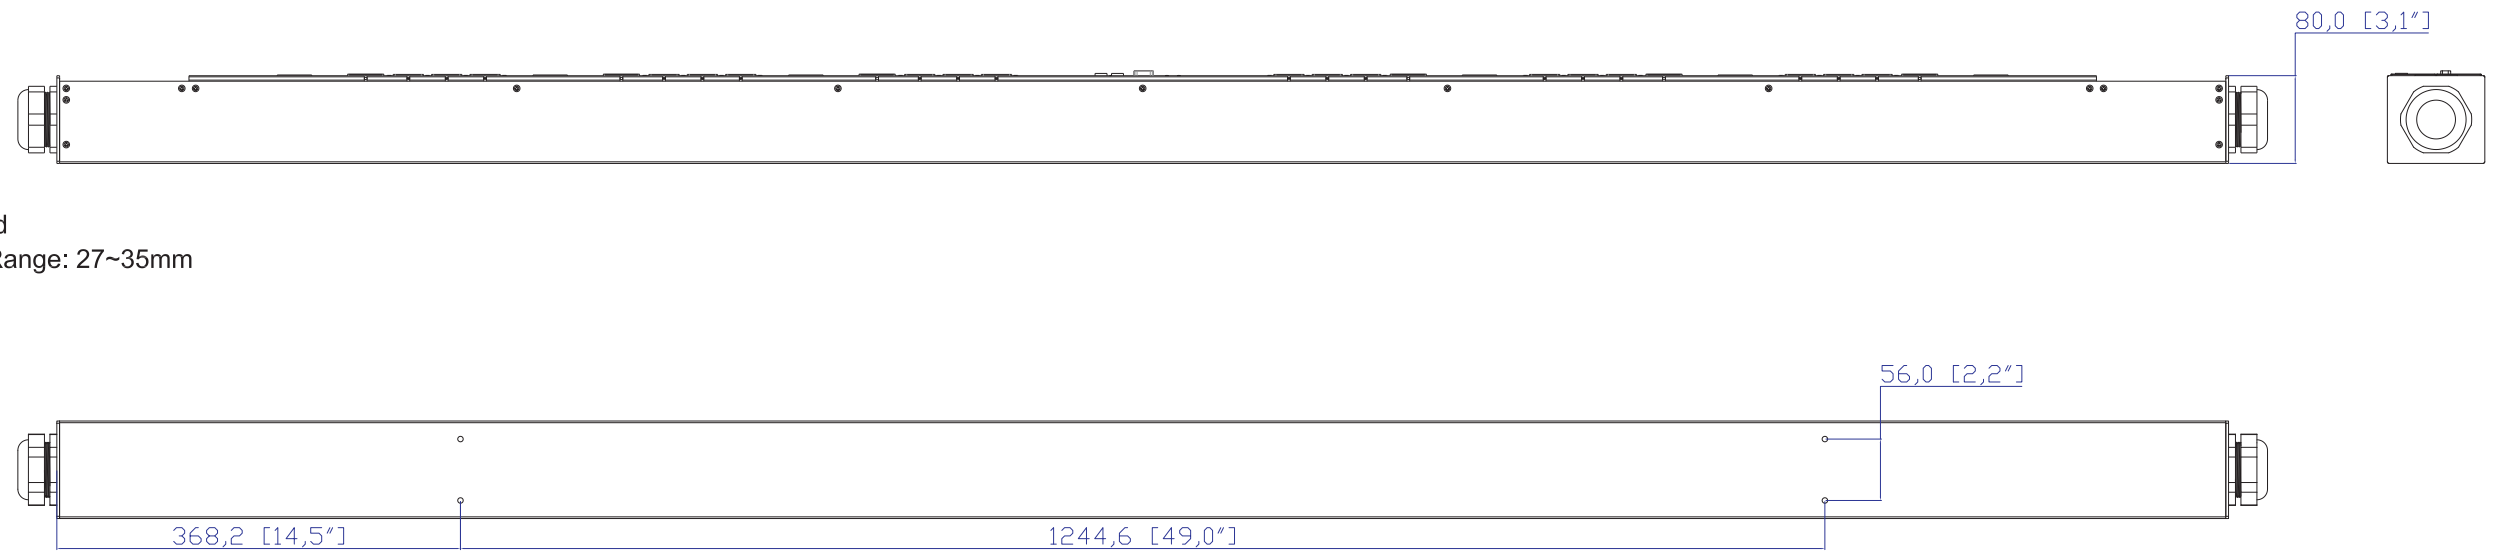

VIEW A

VIEW B

VIEW C

1. KST RNBS 22-6 or equivalent terminals for 4 AWG Wire
2. Inside diameter 6.4 mm & Outside diameter 12.2 mm ring for M6 screw

M50 Cable Gland
Assembly Wire Range: 27~35mm

NOTES:
1.ALL DIMENSIONS ARE MILLIMETERS[INCHES].

DRAWN : EVA LIN Nov. 07,2012
ENGINEER: Siang_H Nov. 07,2012
APPROVED: Tom_H Nov. 07,2012

TITLE:
iPDU Zero U,
Three Phase, 40A/380V-415V ,
Plug Type:40A Terminal 3PY (2) (UL)
Outlet Type:(36)IEC320 C13,(12)IEC320 C19