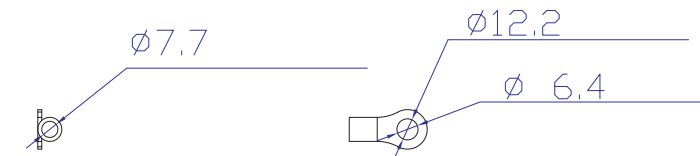

VIEW A

VIEW B

VIEW C

1. KST RNBS 22-6 or equivalent terminals for 4 AWG Wire
2. Inside diameter 6.4 mm & Outside diameter 12.2 mm ring for M6 screw

M50 Cable Gland
Assembly Wire Range: 27~35mm

NOTES:
1.ALL DIMENSIONS ARE MILLIMETERS[INCHES].