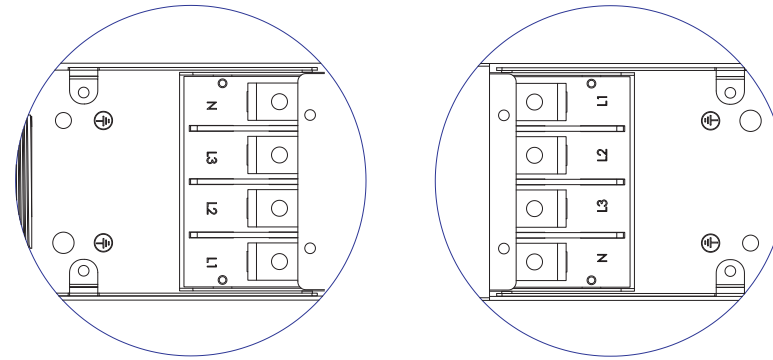

VIEW A

VIEW B

VIEW C

1. KST RNBS 22-6 or equivalent terminals for 4 AWG Wire
2. Inside diameter 6.4 mm & Outside diameter 12.2 mm ring for M6 screw

M50 Cable Gland
Assembly Wire Range: 27~35mm

NOTES:
1.ALL DIMENSIONS ARE MILLIMETERS[INCHES].

DRAWN : EVA LIN Nov. 07,2012
ENGINEER: Siang_H Nov. 07,2012
APPROVED: Tom_H Nov. 07,2012

TITLE:
iPDU Zero U,
Three Phase, 40A/380V-415V ,
Plug Type:40A Terminal 3PY (2) (UL)
Outlet Type:(36)IEC320 C13,(12)IEC320 C19