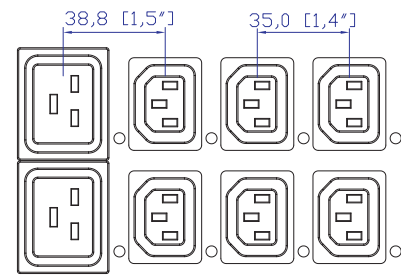

VIEW A

VIEW B

VIEW C

1. KST RNBS 22-6 or equivalent terminals for 4 AWG Wire
2. Inside diameter 6.4 mm & Outside diameter 12.2 mm ring for M6 screw

M50 Cable Gland
Assembly Wire Range: 27~35mm

NOTES:
1.ALL DIMENSIONS ARE MILLIMETERS[INCHES].

DRAWN : EVA LIN Nov. 07,2012
ENGINEER: Siang_H Nov. 07,2012
APPROVED: Tom_H Nov. 07,2012

TITLE:
iPDU Zero U,
Three Phase, 40A/380V-415V ,
Plug Type:40A Terminal 3PY (2) (UL)
Outlet Type:(36)IEC320 C13,(12)IEC320 C19