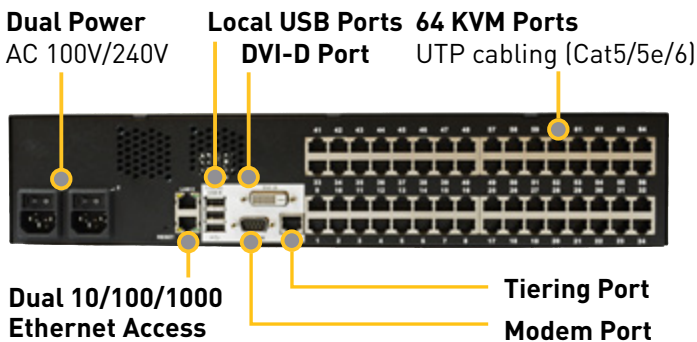

Dominion KX III Ports and Connections

DKX3-864