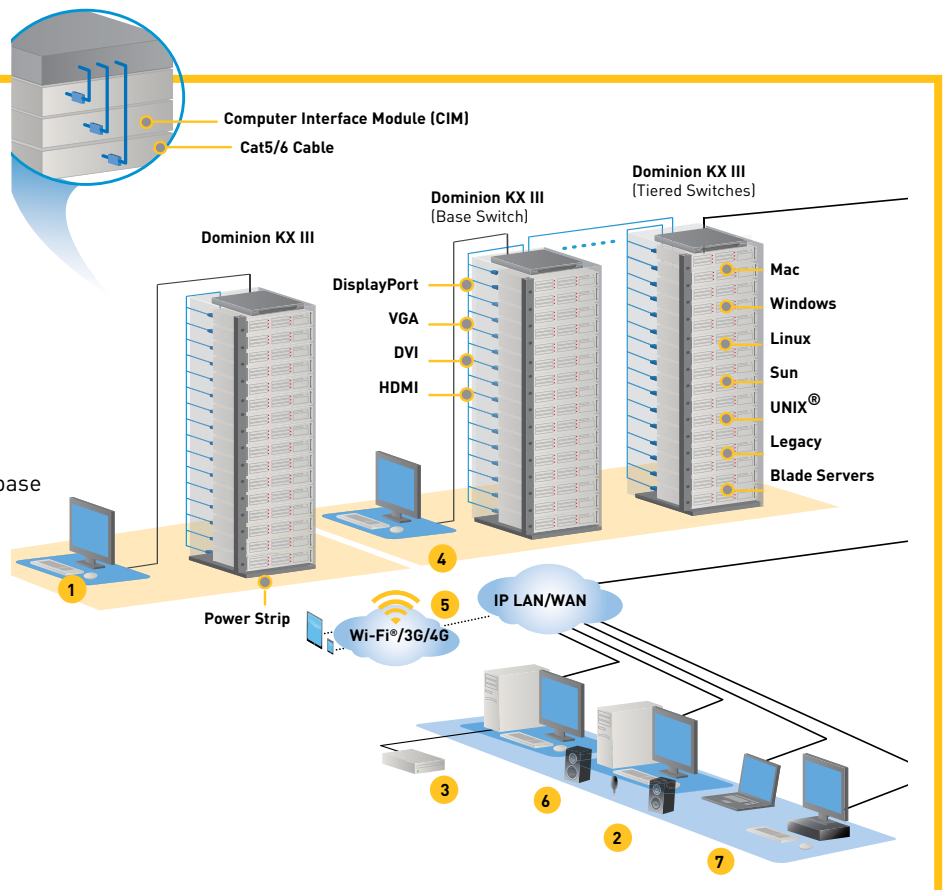

HIGH PERFORMANCE KVM-OVER-IP SOLUTION

The Dominion[®] KX III is an enterprise-class KVM-over-IP switch that provides 1, 2, 4 or 8 users with remote BIOS-level control of 8 to 64 servers. It comes with standard features such as DVI/HDMI/DisplayPort/USB-C digital and analog video, audio, virtual media, smart-card/CAC with new smartcard/CAC/PKI login to KX III, blade server support, and mobile access. Deploy it alone, or with Raritan's CommandCenter[®] Secure Gateway (CC-SG) for centralized access to all KX IIIs; or with the KX III or IV User Stations for high performance access.

BLAZING FAST HD VIDEO STREAMING

- 1920x1200 HD Analog & Digital video
- Up to 30 FPS HD Video with Audio
- DVI Digital Local Port provides fast GUI performance
- High quality video with low bandwidth and low 50 msec latency
- Full-screen video display and flexible video scaling
- Dual monitor support
- Dual video cards with extended desktop
- Supports 1920x1080, 1920x1200 and 1600x1200 remote video resolutions
- High [24-bit] color palette support

HASSLE-FREE, HIGH PERFORMANCE IP USER STATIONS

- Two hardware appliances for broadcast studios, labs and control rooms
- Productive, easy-to-use, multi-monitor user interface
- Simultaneously view and control 8 or more servers and IP sessions
- Can even work across 4, 6, 9 or more monitors
- RDP, VNC, VMware, web links, and SSH access
- Use standalone or with CommandCenter

Dominion KX III Configuration

- 1 Local port access at the rack
- 2 Secure, remote IP-based network access from any location
- 3 Remote virtual media sessions
- 4 "Tiered" local access to servers on base and tiered switches
- 5 Mobile access via iPhone and iPad
- 6 Digital audio feature
- 7 KX III or KX IV User Stations (DKX3-UST, DKX4-UST)