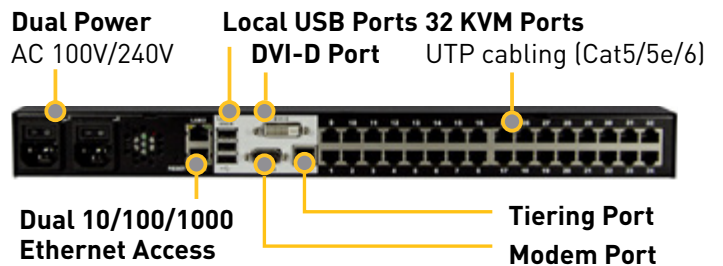

DKX3-832

Visit www.raritan.com/ap/kxiii

©2019 Raritan Inc. All rights reserved. Raritan® is a registered trademarks of Raritan Inc. or its wholly-owned subsidiaries. All others are registered trademarks or trademarks of their respective owners. Raritan began developing KVM switches for IT professionals to manage servers remotely in 1985. Today, as a brand of Legrand, we are a leading provider of intelligent rack PDUs. Our solutions increase the reliability and intelligence of data centers in 9 of the top 10 Fortune 500 technology companies. Learn more at Raritan.com V1177R13