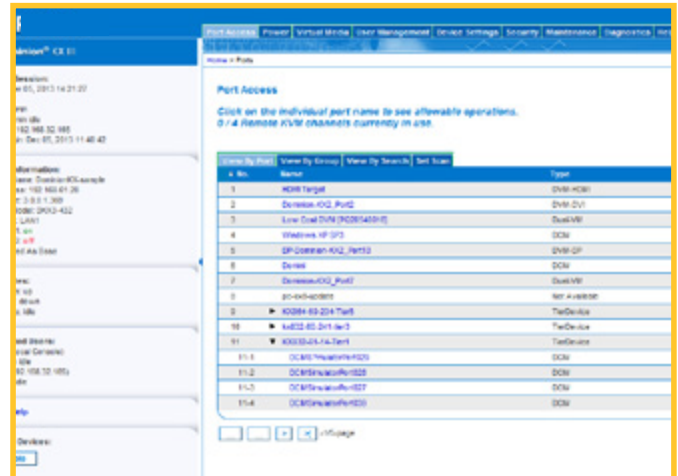

PERFECT FOR TRADITIONAL IT AND LAB APPLICATIONS

COMPLETE AND TOTAL ACCESS AND CONTROL

- Browser-based, Java-free, BIOS level access and control
- Java-free Universal Virtual media for remote admin tasks
- Remote booting via CD, DVD, USB, internal and remote drives and images
- Remote power control for Raritan rack PDUs
- Perfect mouse synchronization without changing server mouse settings
- Play and record digital audio
- Chinese and Japanese language support