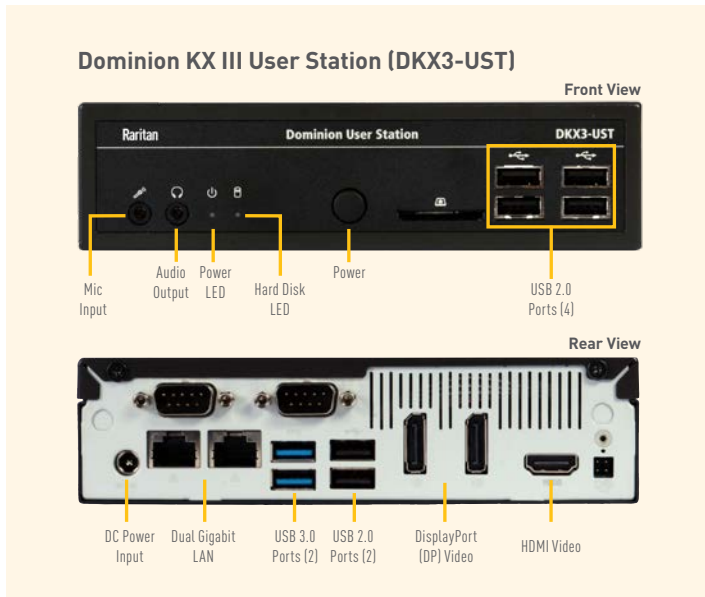

KX User Station Ports and Connections