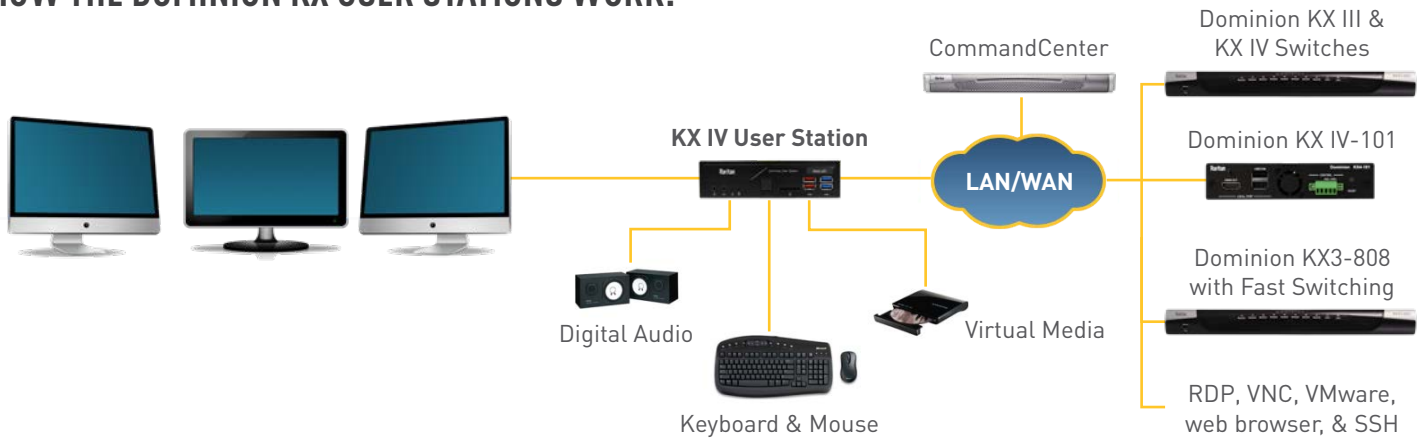

HOW THE DOMINION KX USER STATIONS WORK:

Specifications		
Part Number	DKX3-UST	DKX4-UST
Description	High performance User Station for KX3, 1080p resolution, multiple IP sessions and up to 2 monitors.	Ultra high performance user station provides access for KX3 & KX4, 4K resolution, larger numbers of IP sessions and up to 3 monitors. 3X higher performance than DKX3-UST.
Hardware	Intel Celeron CPU, 4GB RAM, 64GB Solid State Disk	Intel Core i5-8400, 4GB RAM, 128GB Solid State Disk
Video	Single or Dual Display, One HDMI, Two DisplayPort. Up to 4K desktop.	HDMI 2.0 x 1+ DisplayPort x 2, Triple video outputs. 4K playback
Network	Dual Gigabit Ethernet Ports, IPv4, IPv6, DHCP or static address	Dual Gigabit Ethernet Ports, IPv4, IPv6, DHCP or static address
Power	Input: 100-240V AC, Output: 19V 4.47A DC, 65W Max	Input: 100-240V AC, Output: 19V 4.47A DC, 90W Max
USB	6 USB 2.0, 2 USB 3.0 for keyboard, mouse, audio & virtual media	4 USB 3.1 Gen 1, 4 USB 3.1 Gen 2 for keyboard, mouse, audio & virtual media
Audio	Microphone In, Speakers Out	Microphone In, Speakers Out
Certifications	FCC/CE/VCCI/cUL/CB	FCC/CE/VCCI/cUL/CB
Dimension	190(L) x 165(W) x 43(H) mm	190(L) x 165(W) x 43(H) mm
Weight	1.4 Kg. 2.3 Kg shipping weight.	1.3 Kg. 2.1 Kg shipping weight.
Rack Mount	Desktop, VESA & Optional 1U bracket	Desktop, VESA & Optional 1U bracket
Temperatures, Humidity	0-40 degrees Celsius. Non-condensing 10-90% humidity.	0-40 degrees Celsius. Non-condensing 10-90% humidity.
Vibration, Altitude	1-200Hz, 1.146 Grms random vibration. Max altitude 2,000 meters.	1-200Hz, 1.146 Grms random vibration. Max altitude 2,000 meters.

Visit www.raritan.com/ap/user-station

©2019 Raritan Inc. All rights reserved. Raritan® is a registered trademarks of Raritan Inc. or its wholly-owned subsidiaries. All others are registered trademarks or trademarks of their respective owners. Raritan began developing KVM switches for IT professionals to manage servers remotely in 1985. Today, as a brand of Legrand, we are a leading provider of intelligent rack PDUs. Our solutions increase the reliability and intelligence of data centers in 9 of the top 10 Fortune 500 technology companies. Learn more at Raritan.com V1270R1