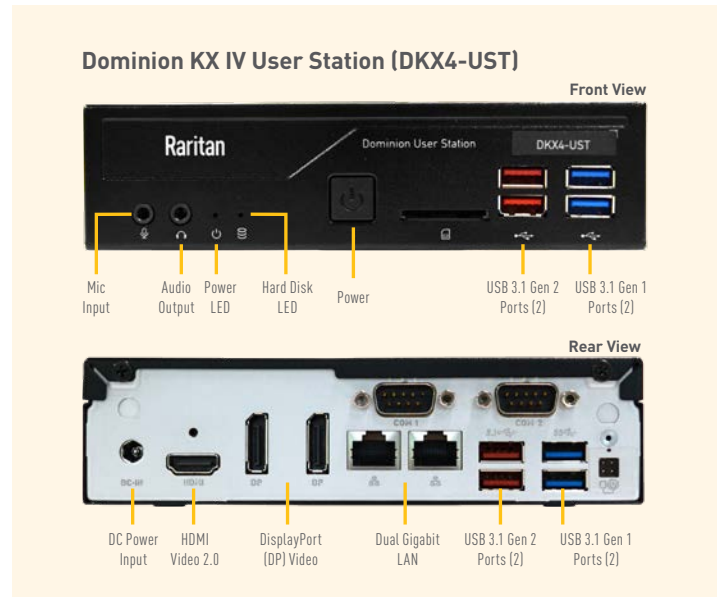

KX User Station Ports and Connections