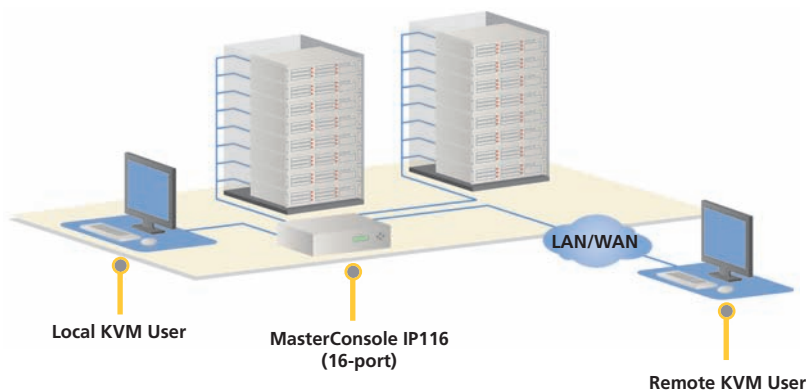

### Time-tested KVM switching technology enhanced with built-in remote access

The MasterConsole IP is a fully-featured, easy-to-use KVM switch for the small to mid-sized business. Providing BIOS-level control of up to 8 or 16 servers from one keyboard, monitor and mouse, it also brings the convenience, flexibility and security of remote access down to SMB scale. Most important, it accomplishes this with Raritan's high-performance KVM-over-IP technology. It enables at-the-rack server management via a local port, as well as anytime, anywhere, BIOS-level access from a Web browser, whether on the LAN, WAN or over the Internet.

- ▶ When used via the local port, an on-screen interface enables computer selection by name from the pop-up menu
- ▶ Adjustable video settings to fit available bandwidth for remote access
- ▶ Supports video resolution up to 1600 x 1200
- ▶ Variable-rate AutoScan
- ▶ Enables up to 15 users to view target video for collaborative troubleshooting
- ▶ Each port has an intelligent "keep-alive" processor, so each server always "sees" its own keyboard and mouse, preventing lockup, even in case of power loss to the switch
- ▶ KVM access has no effect on the network or server performance