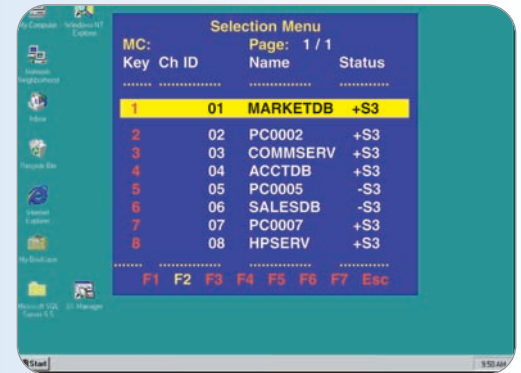

# Specifications

MasterConsole IP116

Models	Description	Weight	Dimensions - (WxDxH)
MCIP18	MasterConsole IP18 (8-Port) KVM-over-IP	7 lbs; 3.18 kg	17.28"x 11" x 1.71"; 439 x 279 x 43mm
MCIP116	MasterConsole IP116 (16-Port) KVM-over-IP	7.5 lbs; 3.40 kg	17.28"x 11" x 1.71"; 439 x 279 x 43mm
MCIP18-UPAC	Bundled with (8 qty) CMCIP20 2m KVM Cables and 8 APSUSB converters	22.05 lbs; 10 kg	22.83"x17.20"x11.5358 0 x 437 x 293mm
MCIP116-UPAC	Bundled with (8 qty) CMCIP20 2m KVM Cables and 8 APSUSB converters	22.53 lbs; 10.22 kg	22.83"x17.20"x11.53"
CMCIP20	2m (6') MCIP KVM Cable	1.5 lbs; 0.68 kg	6'x 0.25" x 0.25"; 1,829 x 6.35 x 6.35mm
CMCIP40	4m (12') MCIP KVM Cable	3 lbs; 1.36 kg	12'x 0.25" x 0.25"; 3,658 x 6.35 x 6.35mm
CMCIP90	9m (30') MCIP KVM Cable	7 lbs; 3.18 kg	30'x 0.25" x 0.25"; 9,144 x 6.35 x 6.35mm