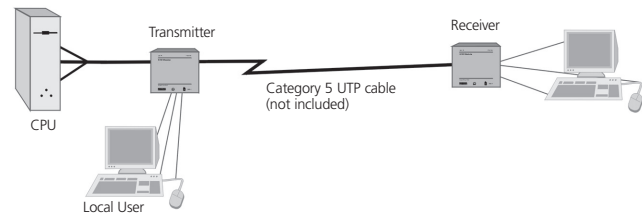

Call 1.800.724.8090 or visit Raritan.com/cat5reach

Raritan Computer, Inc. is a leading supplier of IT infrastructure management solutions for secure access, monitoring and management of servers and other IT devices in data centers and remote offices. Raritan was founded in 1985, and since then has been making products that are used to control millions of servers at more than 50,000 network data centers, computer test labs, and multi-workstation environments around the world. From the small business to the enterprise, Raritan's complete line of compatible and scalable KVM and remote connectivity products offers IT professionals the most reliable, flexible and secure in-band and out-of-band solutions to manage data center equipment, while improving operational productivity. More information on the company is available at Raritan.com.

©2005 Raritan Computer, Inc. Raritan, Cat5 Reach and CompuSwitch are registered trademarks of Raritan Computer, Inc.; MasterConsole is a trademark of Raritan Computer, Inc.; Sun is a registered trademark of Sun Microsystems, Inc.; Mac is a registered trademark of Apple Computer, Inc.

*To qualify for advanced replacement under the standard warranty, you must register the product at <http://Raritan.com/standard_warranty>. Specifications are subject to change without notice.

UPCED (for PS/2), **USBED** (for USB connectors)